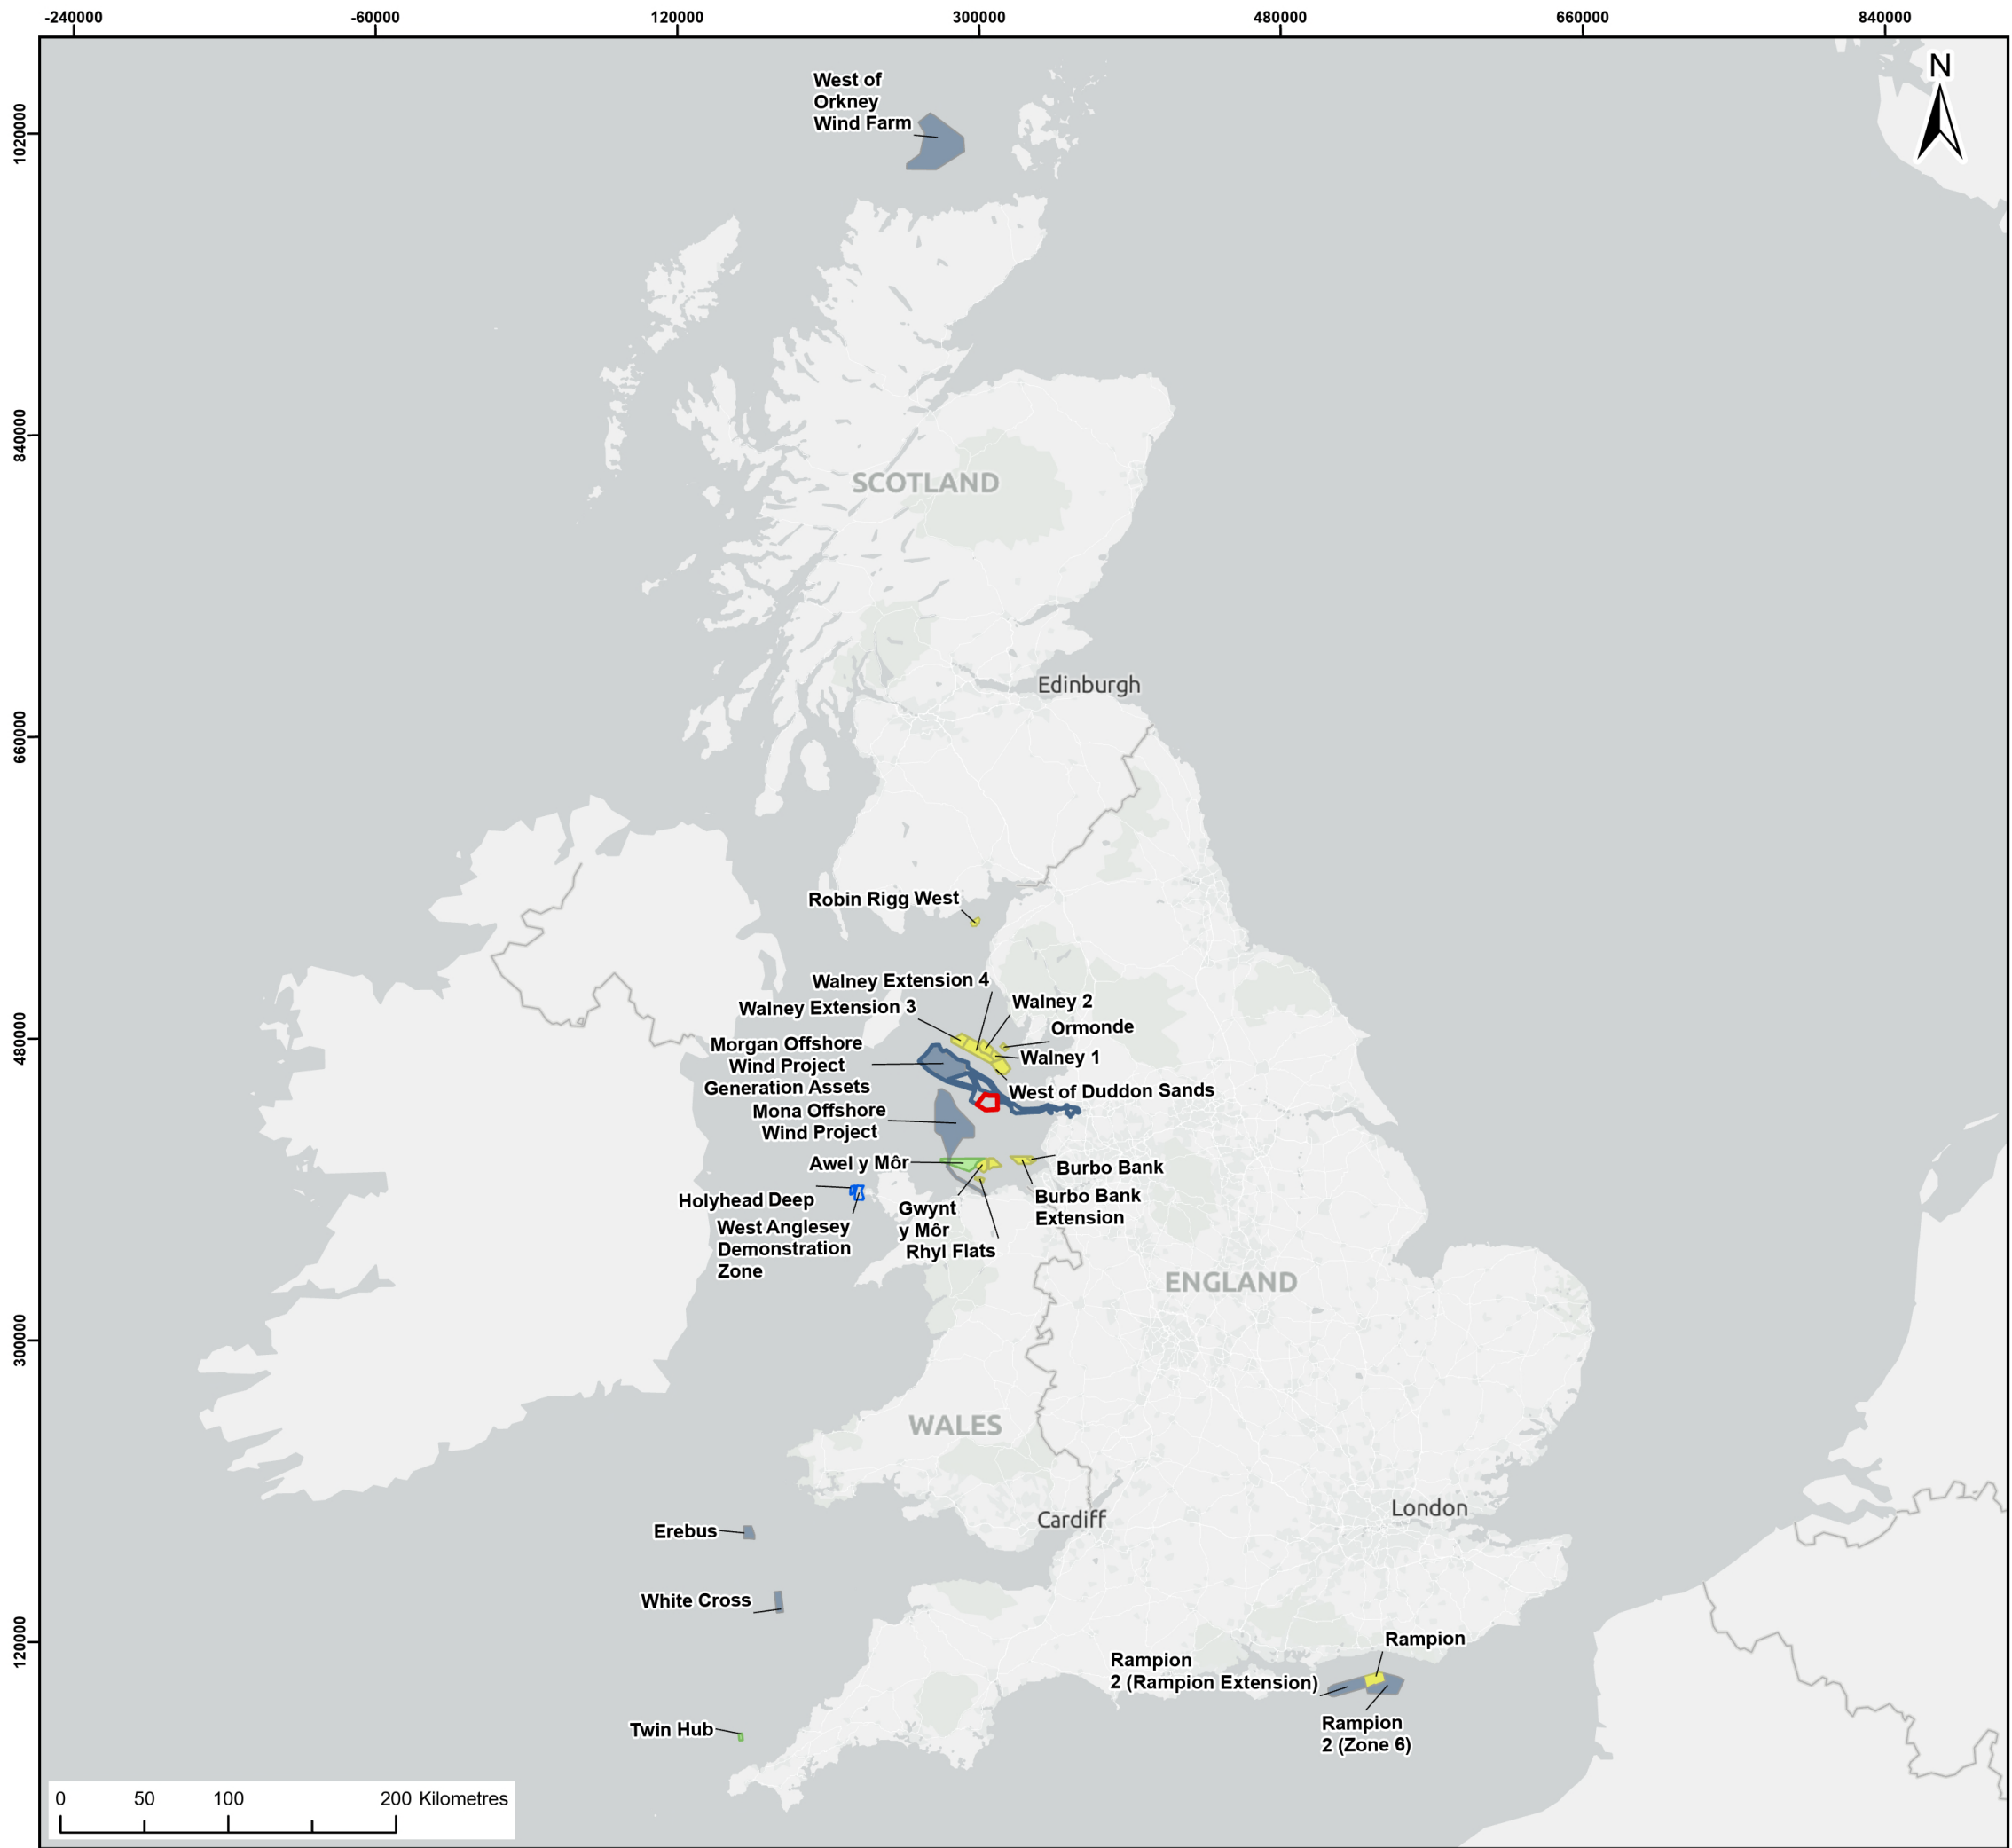

© Haskoning DHV UK Ltd, 2024; © British Crown and OceanWise, 2024. All rights reserved. License No. EMS-EK001-FN800-004780. Not to be used for Navigation. © OpenStreetMap contributors, Microsoft, Esri Community Maps contributors, Map layer by Esri

Report: Morecambe Offshore Windfarm: Generation Assets Environmental Statement

Title: Offshore Ornithology Study Area

Figure: 12.1 **Drawing No:** PC1165-RHD-ES-OF-DR-Z-0042

Revision:	Date:	Drawn:	Checked:	Size:	Scale:
P02	09/02/2024	SB	GC	A3	1:250,000
P03	03/04/2024	JH	SB	A3	1:250,000

Co-ordinate system: WGS 1984 UTM Zone 30N

Legend:

- Morecambe Offshore Windfarm Site
- Morgan and Morecambe Offshore Wind Farms: Transmission Assets (In Planning)
- Tidal Stream Site

Windfarm status

- Fully commissioned
- Consented
- In Planning

Co-ordinate system: WGS 1984 UTM Zone 30N