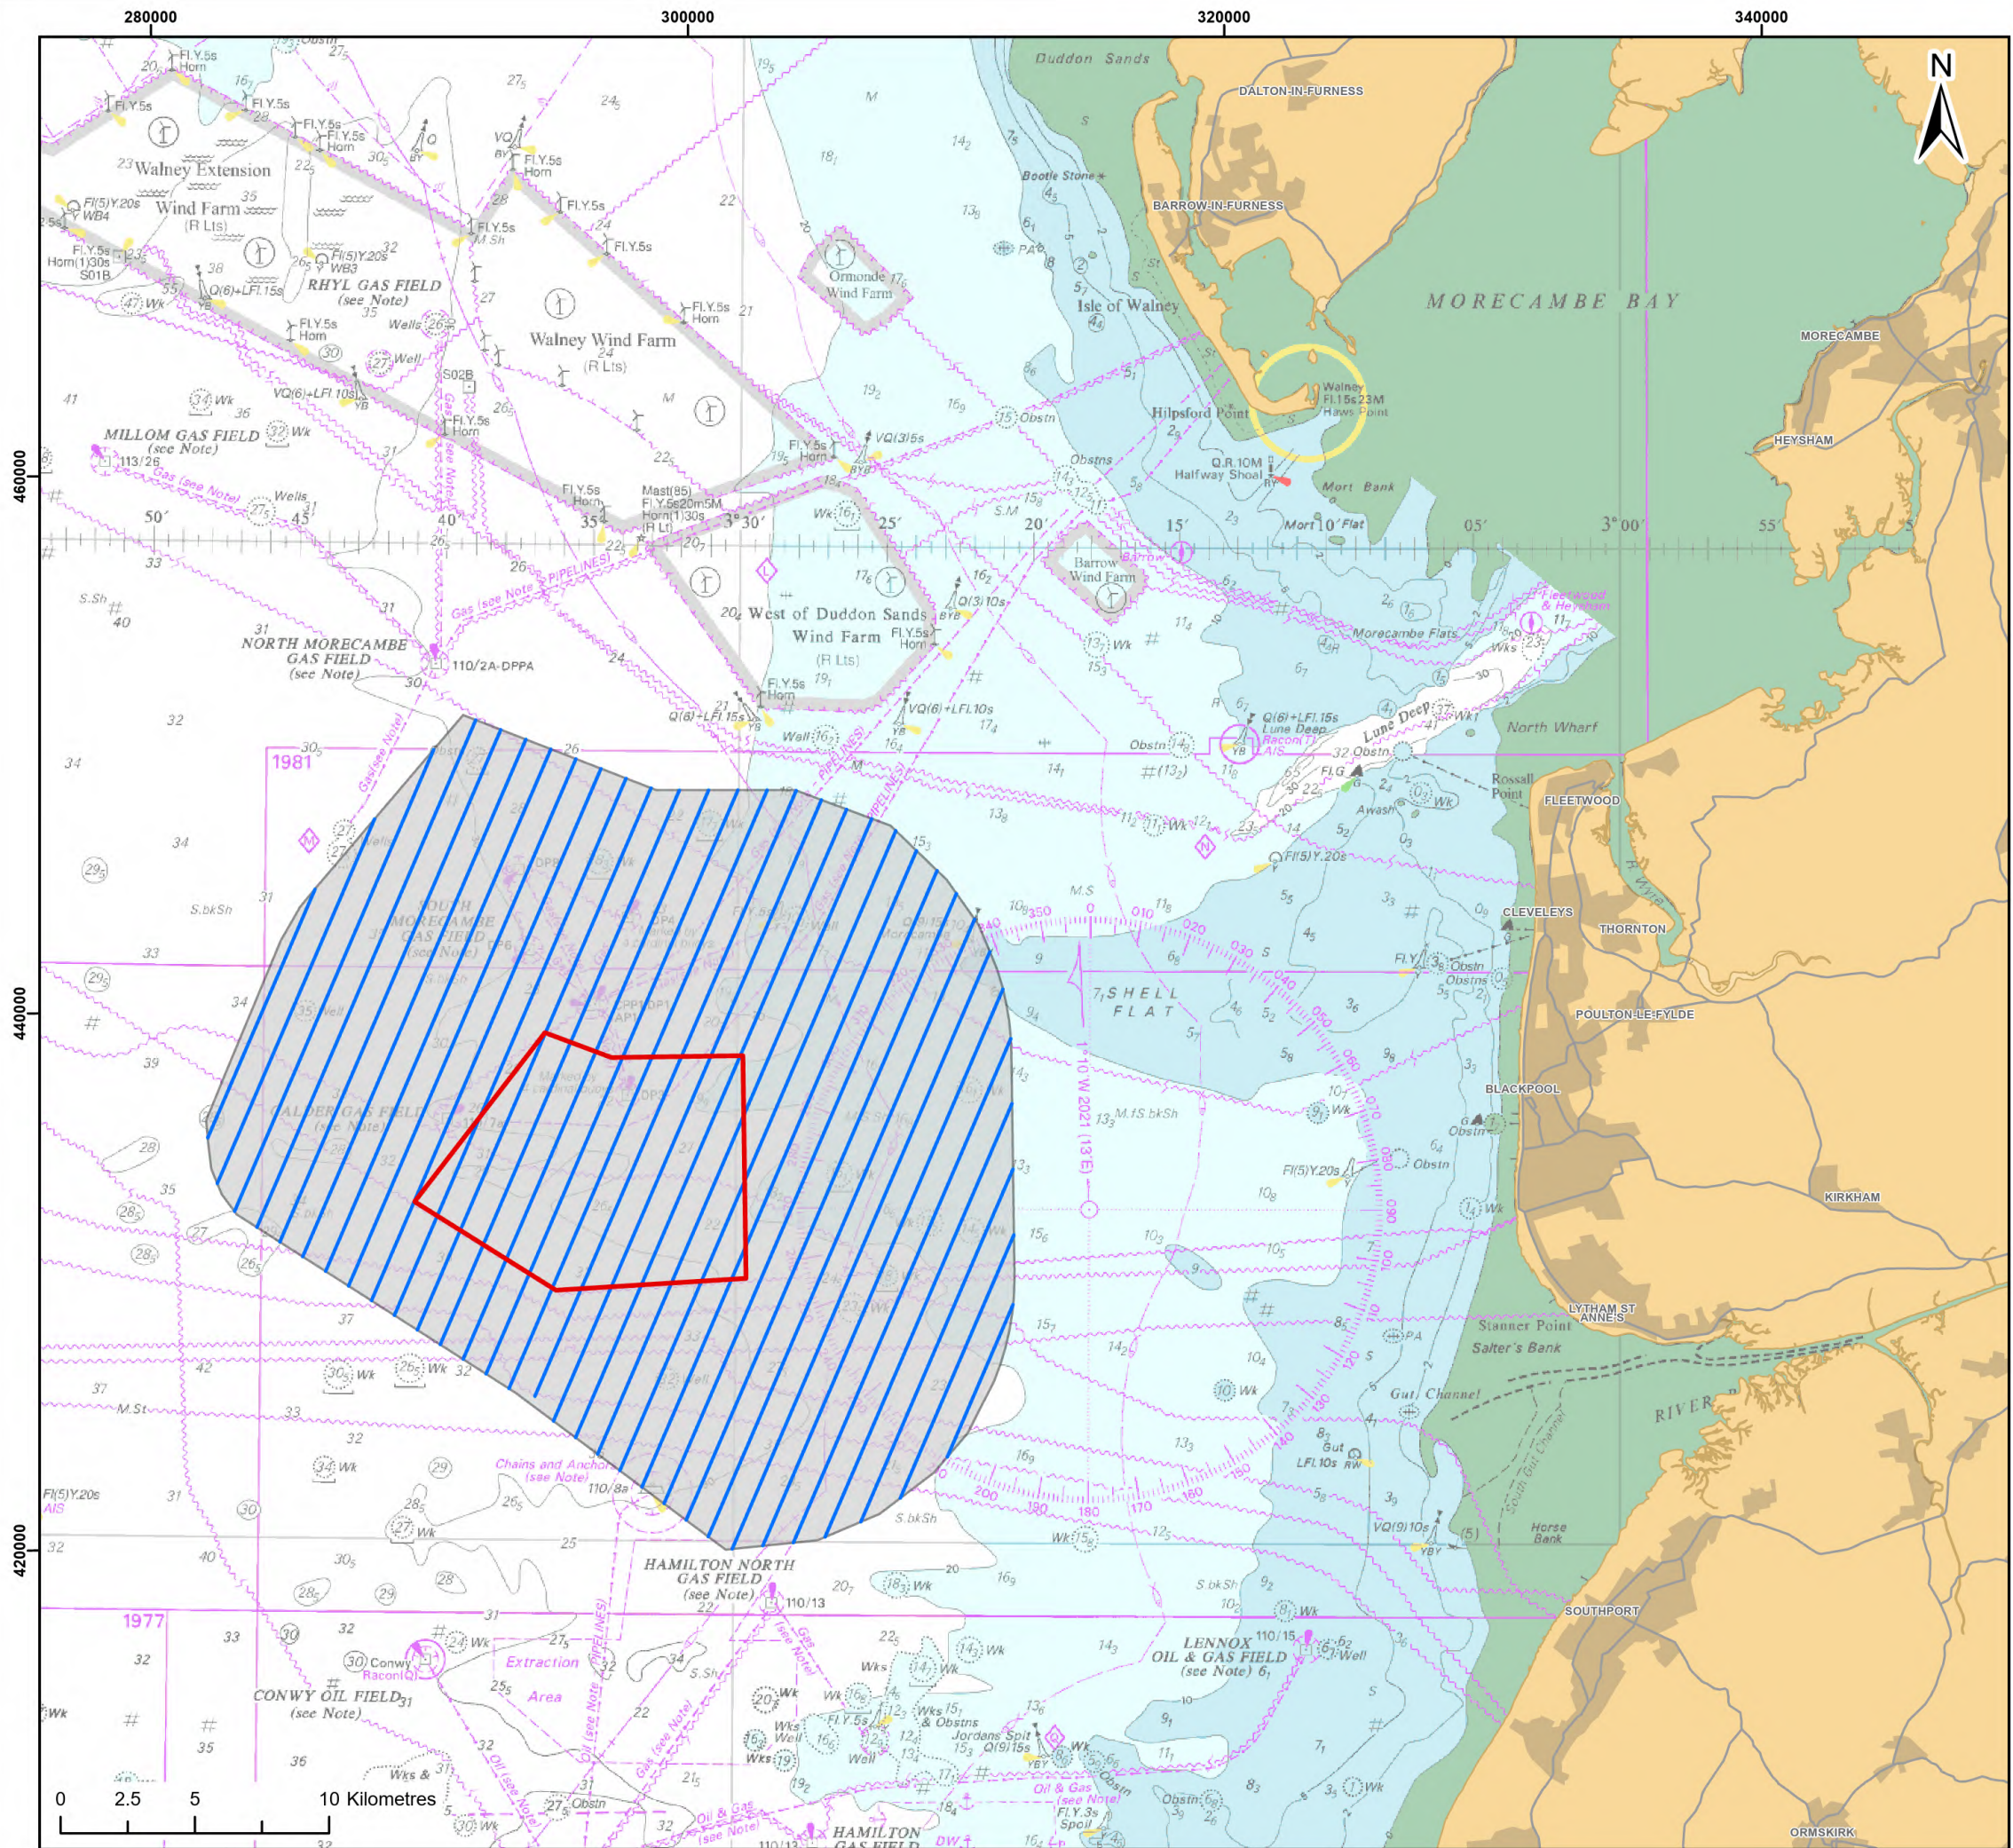

Morecambe Offshore Windfarm: Generation Assets Environmental Statement

Volume 5

Chapter 12 Offshore Ornithology Figures

PINS Document Reference: 5.3.12

APFP Regulation: 5(2)(a)

Rev 01

Document History

Doc No	MOR001-FLO-CON-ENV-FIG-1120	Rev	01
Alt Doc No	PC1165-RHD-ES-XX-DG-Z-0012		
Document Status	Approved for Use	Doc Date	May 2024
PINS Doc Ref	5.3.12	APFP Ref	5(2)(a)

Rev	Date	Doc Status	Originator	Reviewer	Approver	Modifications
01	May 2024	Approved for Use	Royal HaskoningDHV	Morecambe Offshore Windfarm Ltd	Morecambe Offshore Windfarm Ltd	n/a

- Legend:**
- Morecambe Offshore Windfarm Site
 - Aerial survey plan (Study Area)
 - Aerial survey plan (1km Transects)

© Haskoning DHV UK Ltd, 2024; © British Crown and OceanWise, 2024. All rights reserved. License No. EMS-EK001-FN800-004780. Not to be used for Navigation. © OpenStreetMap contributors, Microsoft, Esri Community Maps contributors, Map layer by Esri

Co-ordinate system: WGS 1984 UTM Zone 30N

Legend:

- Morecambe Offshore Windfarm Site
- Morgan and Morecambe Offshore Wind Farms: Transmission Assets (In Planning)
- Tidal Stream Site

Windfarm status

- Fully commissioned
- Consented
- In Planning